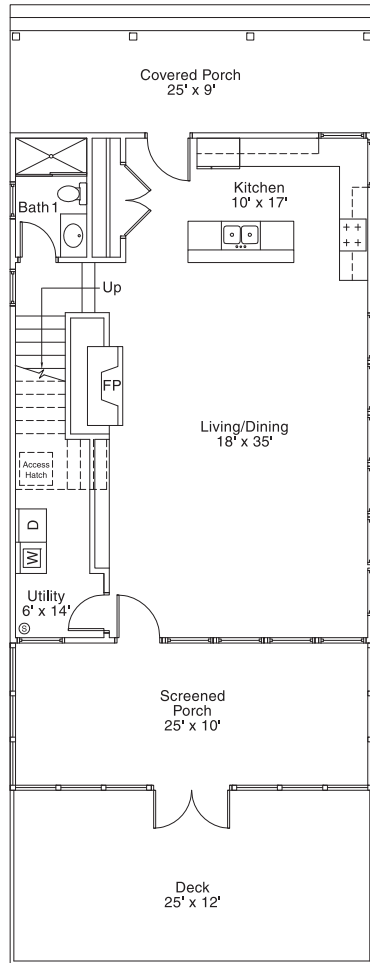

ORCHARD ON THE LAKE

The Cabin

First Floor

Second Floor

First Floor	Approx. 910 SF
Second Floor	Approx. 820 SF
TOTAL	Approx. 1730 SF
 Additional Deck & Porch	 Approx. 690 SF

VAN & CONLON, LLC
269-695-9100

Note: All information in this brochure is deemed reliable but subject to errors/omissions/changes without prior notice. 8/07
Room dimensions are approximate.