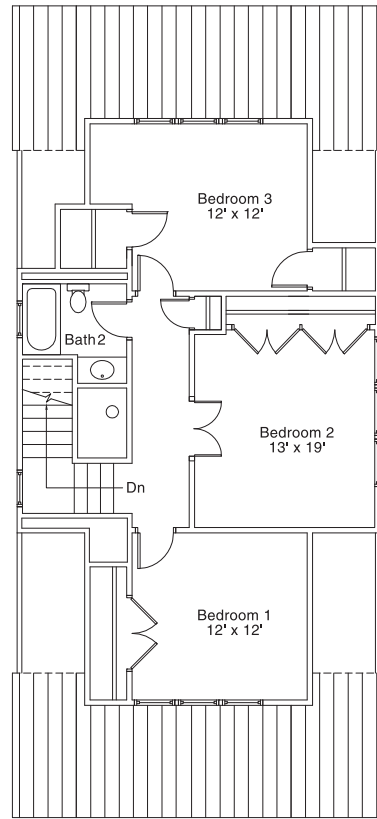

ORCHARD ON THE LAKE

The Cabin

First Floor

Second Floor

First Floor	Approx. 910 SF
Second Floor	Approx. 820 SF
TOTAL	Approx. 1730 SF
 Additional Deck & Porch	 Approx. 690 SF

VAN & CONLON, LLC
269-695-9100

Note: All information in this brochure is deemed reliable but subject to errors/omissions/changes without prior notice. 8/07
Room dimensions are approximate.